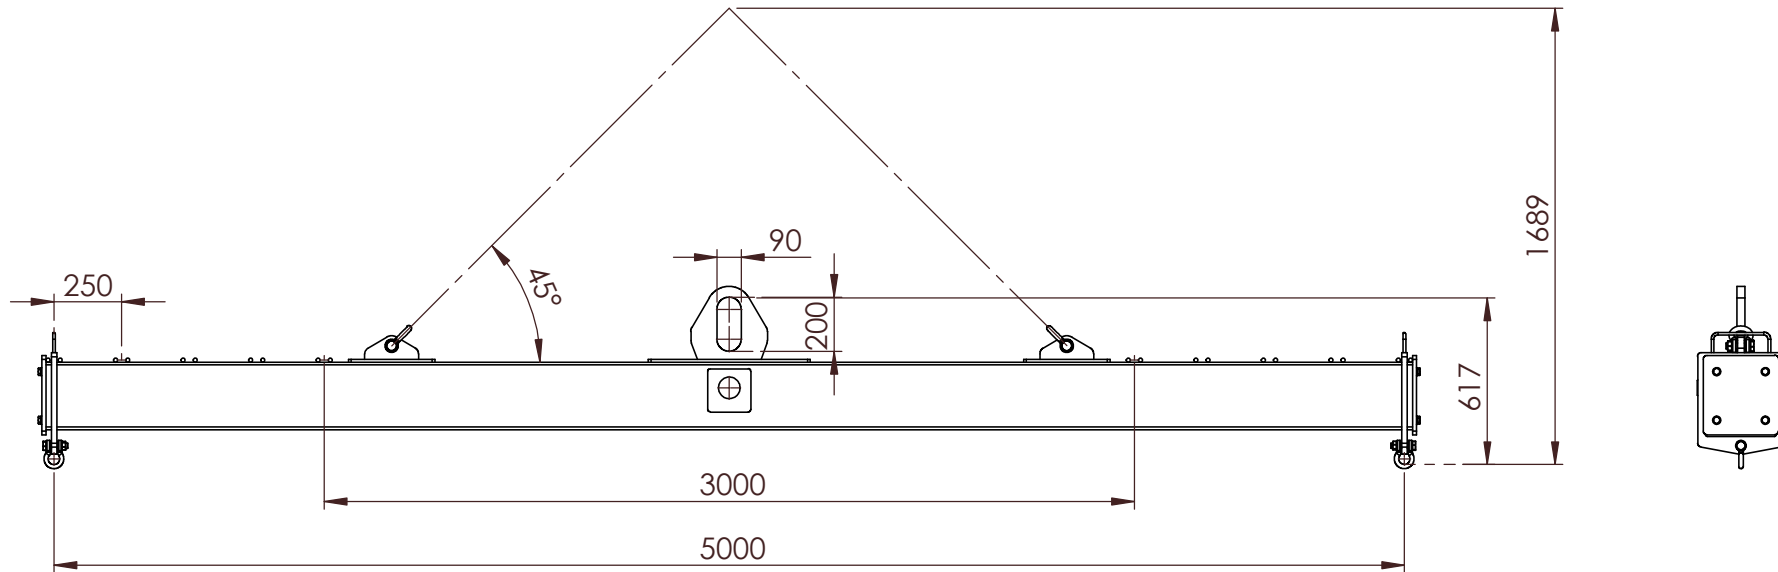

This document and its contents are the property of Certex Eesti OU and must not be copied, reproduced or disclosed to any third party without written permission. Contravention will be prosecuted.

CERTEX		Drw: Rene' Teeäär Date: 19.12.2023		6600SL 60/5	
Scale	Mass:kg	Metric:mm	Värvitoon	Tõstetraavers 6600SL 60_5	
1:28	402.16		Ral 1007, kollane		
Väike-Paala 2/1, 11415 Tallinn, Estonia Tel +372 6 062 599			rene.teeaar@certex.ee gsm +372 51 81 219	Drawing number:	141022-1-0000